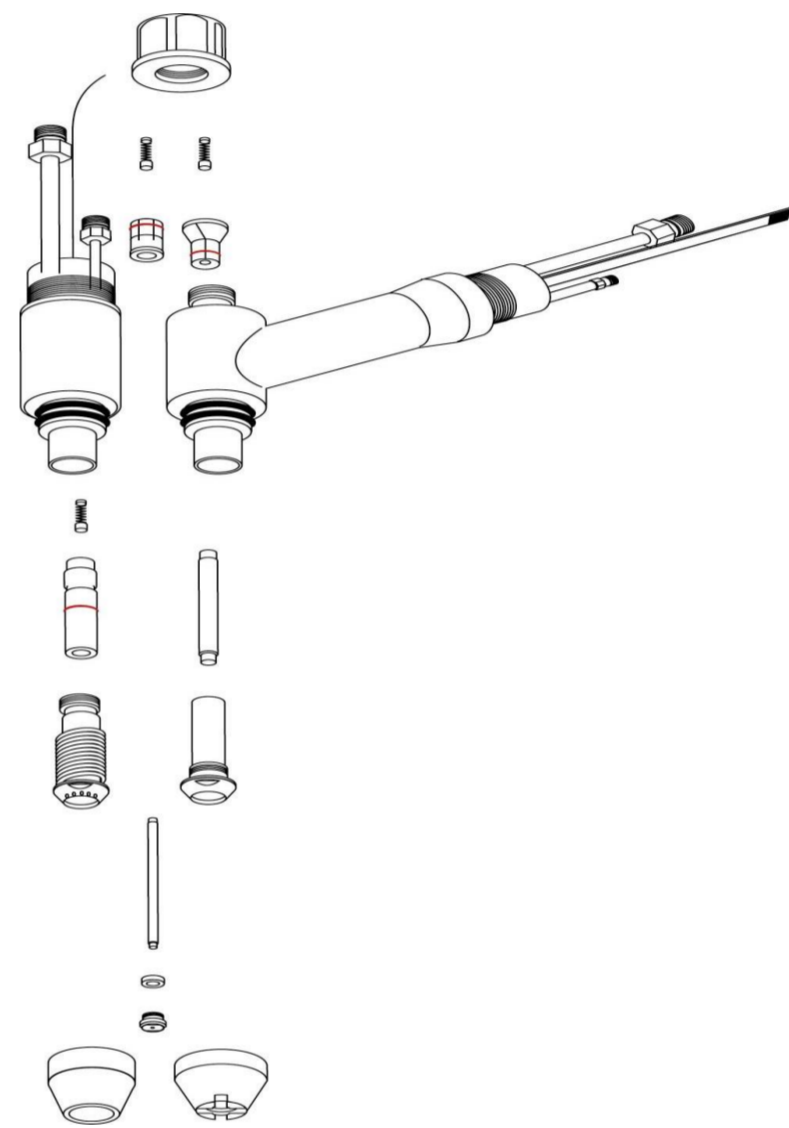

TALAS

Paardenkerkhofstraat 56 B-2800 Mechelen
 Tel. +32(0)15.61.60.07 Fax. +32(0)15.61.75.27
 Email. info@talas.be www.talas.be

PCH/M-4A, 4B, 4BT (PAK 22, 10, 5)

| Item No. | Pkg Qty | Centricut Part # | Ref Number | Description | Price | Quantity |
|----------|---------|------------------|------------|--------------------------|---------|----------|
| 1 | 5 | C08-088 | 8-4088 | Shield Cup | € 3,91 | 5pcs |
| 2 | 5 | C08-213 | 8-4213 | Shield Cup, Crown | | |
| | 1 | T08-045 | 8-4045 | Shield Cup, Threaded 4A | | |
| 3 | 10 | C08-189 | 8-4189 | Tip, .030 | | |
| | 10 | C08-211 | 8-4211 | Tip, .046 | | |
| | 10 | C08-153 | 8-4153 | Tip, .059, 100 Amp | | |
| | 10 | C08-170 | 8-4170 | Tip, ArH2, .070, 100 Amp | | |
| 4 | 10 | C08-421 | 9-2421 | Gas Distributor | € 0,36 | 30pcs |
| 5 | 5 | C08-073 | 8-4073 | Electrode | € 10,78 | 5pcs |
| 6 | 1 | C08-154 | 8-4154 | Liner, 4B | | |
| 7 | 1 | C08-011 | 8-4011 | Liner, 4A | | |
| 8 | 1 | C08-182 | 8-4182 | Sleeve | € 13,84 | 3pcs |
| | 1 | C08-901 | 9-1901 | Insulating Sleeve | | |
| 9 | 5 | T08-197 | 8-4197 | Collet, 4BT | | |
| 10 | 1 | C08-156 | 8-4156 | Collet, 4B | | |
| 11 | 1 | C08-049 | 8-4049 | Collet, 4A | | |
| 12 | 5 | C08-050 | 8-4050 | Spring Ass'y | € 3,65 | 3pcs |
| 13 | 1 | C08-158 | 8-4158 | Back Cap | | |
| | 5 | C08-069 | 8-4069 | Gasket | | |
| | 1 | C08-025 | 8-4025 | O-Ring Lube | € 4,78 | 1pc |
| | 5 | C08-010 | N/A | Ball Casters | | |
| 14 | 1 | C08-196 | 8-4196 | PCM-4BT Torch Body | | |
| | 1 | C08-161 | 8-4161 | PCH-4B Torch Body, 90° | | |
| 15 | 1 | T08-160 | 8-4160 | PCH-4B Torch Body, 70° | | |
| | | VC28-233 | | Gas Distributor | € 0,27 | 10pcs |