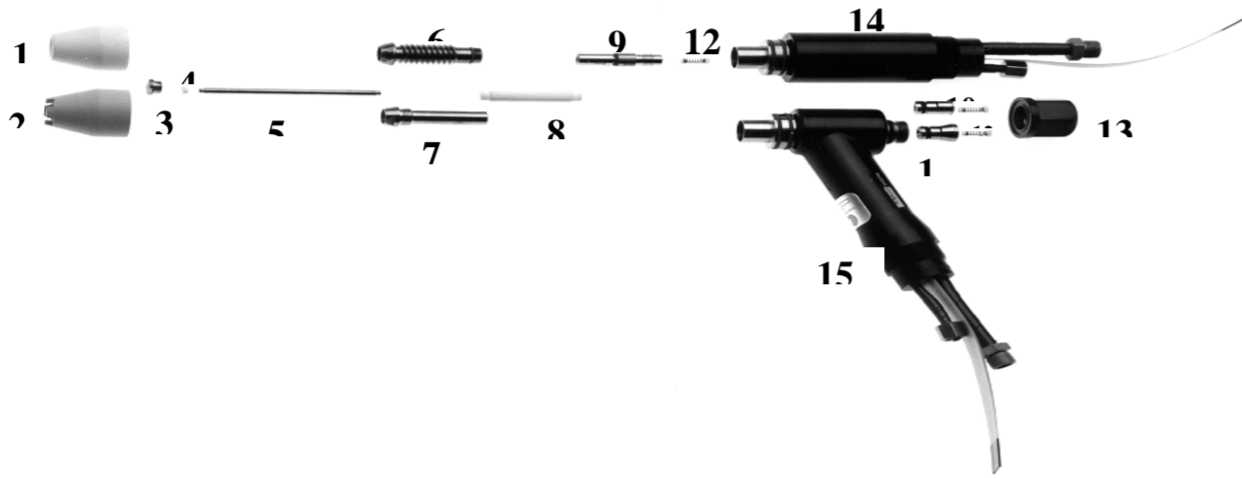

TALAS

Paardenkerkhofstraat 56 B-2800 Mechelen
 Tel. +32(0)15.61.60.07 Fax. +32(0)15.61.75.27
 Email. info@talas.be www.talas.be

PCH/M-4A, 4B, 4BT (PAK 22, 10, 5)

| Item No. | Pkg Qty | Centricut Part # | Ref Number | Description | Price | Quantity |
|----------|---------|------------------|------------|--------------------------|---------|----------|
| 1 | 5 | C08-088 | 8-4088 | Shield Cup | € 3,91 | 5pcs |
| 2 | 5 | C08-213 | 8-4213 | Shield Cup, Crown | | |
| | 1 | T08-045 | 8-4045 | Shield Cup, Threaded 4A | | |
| 3 | 10 | C08-189 | 8-4189 | Tip, .030 | | |
| | 10 | C08-211 | 8-4211 | Tip, .046 | | |
| | 10 | C08-153 | 8-4153 | Tip, .059, 100 Amp | | |
| | 10 | C08-170 | 8-4170 | Tip, ArH2, .070, 100 Amp | | |
| 4 | 10 | C08-421 | 9-2421 | Gas Distributor | € 0,36 | 30pcs |
| 5 | 5 | C08-073 | 8-4073 | Electrode | € 10,78 | 5pcs |
| 6 | 1 | C08-154 | 8-4154 | Liner, 4B | | |
| 7 | 1 | C08-011 | 8-4011 | Liner, 4A | | |
| 8 | 1 | C08-182 | 8-4182 | Sleeve | € 13,84 | 3pcs |
| | 1 | C08-901 | 9-1901 | Insulating Sleeve | | |
| 9 | 5 | T08-197 | 8-4197 | Collet, 4BT | | |
| 10 | 1 | C08-156 | 8-4156 | Collet, 4B | | |
| 11 | 1 | C08-049 | 8-4049 | Collet, 4A | | |
| 12 | 5 | C08-050 | 8-4050 | Spring Ass'y | € 3,65 | 3pcs |
| 13 | 1 | C08-158 | 8-4158 | Back Cap | | |
| | 5 | C08-069 | 8-4069 | Gasket | | |
| | 1 | C08-025 | 8-4025 | O-Ring Lube | € 4,78 | 1pc |
| | 5 | C08-010 | N/A | Ball Casters | | |
| 14 | 1 | C08-196 | 8-4196 | PCM-4BT Torch Body | | |
| | 1 | C08-161 | 8-4161 | PCH-4B Torch Body, 90° | | |
| 15 | 1 | T08-160 | 8-4160 | PCH-4B Torch Body, 70° | | |
| | | VC28-233 | | Gas Distributor | € 0,27 | 10pcs |