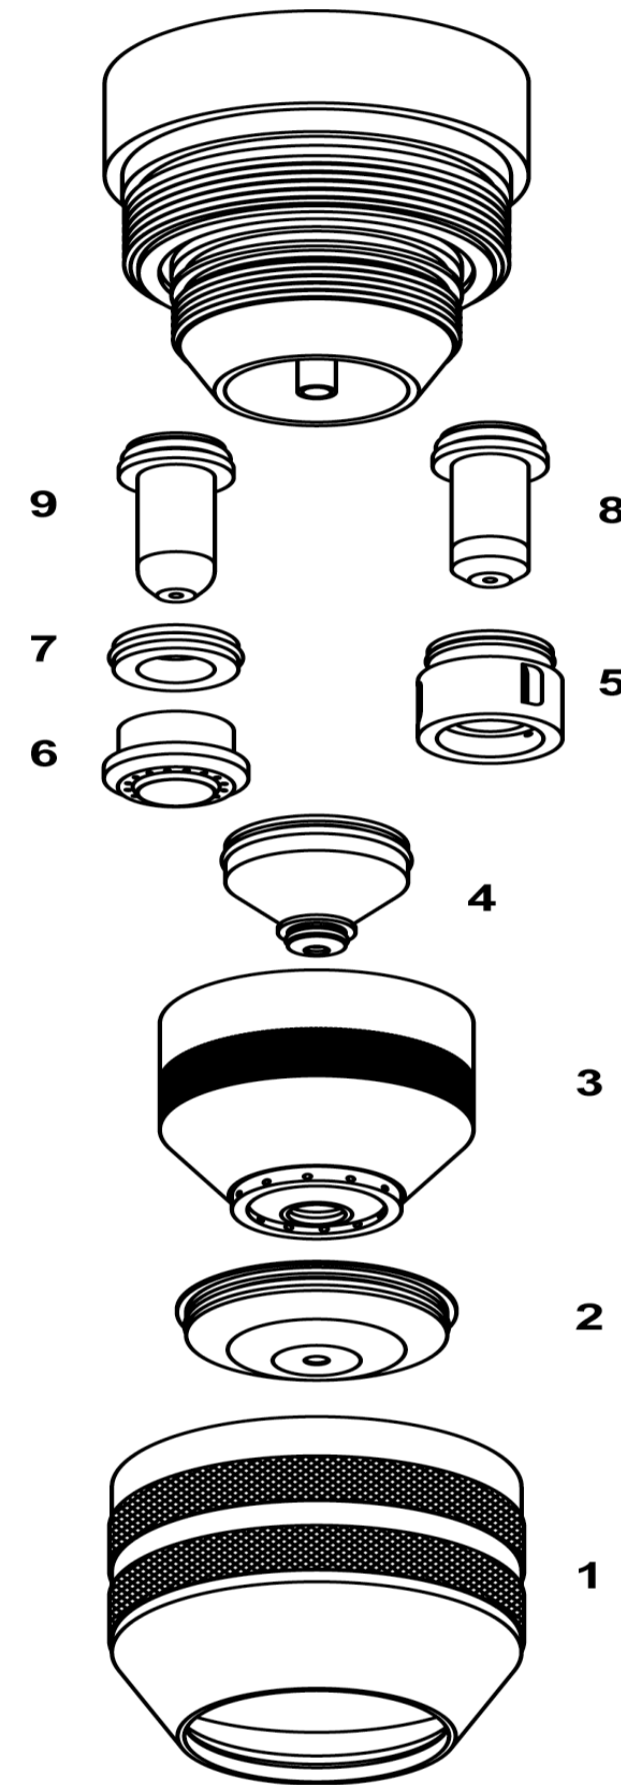

TALAS

Paardenkerkhofstraat 56 B-2800 Mechelen
 Tel. +32(0)15.61.60.07 Fax. +32(0)15.61.75.27
 Email. info@talas.be www.talas.be

Kjellberg® HiFocus100

Item No.	Pkg	Centricut Part #	Ref Number	Description		
9	1	C106-1021	.11.835.421.3101	Electrode, SilverLine®, O2, Z012		
8	1	C106-1001	.11.835.221.3101	Electrode, SilverLine®, O2, Z002		
4	10	C106-406	.11.835.221.406	Nozzle, 0.6mm, O2, Z2006	6,87 €	20pcs
4	10	C106-407	.11.835.221.407	Nozzle, 0.7mm, O2, Z2007	6,87 €	10pcs
4	10	C106-408	.11.835.221.408	Nozzle, 0.8mm, O2, Z2008		
4	10	C106-409	.11.836.221.409	Nozzle, 0.9mm, O2, Z2009	6,87 €	20pcs
4	10	C106-410	.11.835.221.410	Nozzle, 1.0mm, O2, Z2010		
4	10	C106-411	.11.835.221.411	Nozzle, 1.1mm, O2, Z2011		
4	10	C106-412	.11.835.421.412	Nozzle, 1.2mm, O2, Z2112	6,87 €	20pcs
4	10	C106-414	.11.835.421.414	Nozzle, 1.4mm, O2, Z2114		
4	10	C106-112	.11.835.221.412	Nozzle, 1.2mm, O2, Z2012		
3	1	K106-160	.11.835.201.160	Nozzle Cap, O2, Z3004		
3	1	K106-162	.11.835.201.162	Nozzle Cap, 0.8mm, Z3008		
2	1	C106-561	.11.835.201.1561	Swirl Gas Cap, 1.5mm, Z4015		
2	1	C106-571	.11.835.201.1571	Swirl Gas Cap, 2.0mm, Z4020		
2	1	C106-581	.11.835.201.1581	Swirl Gas Cap, 2.5mm, Z4025		
2	1	C106-591	.11.835.201.1591	Swirl Gas Cap, 3.0mm, Z4030		
2	1	C106-171	.11.835.401.1571	Swirl Gas Cap, 4.0mm, Z4140		
5	1	K106-153	.11.835.221.153	Gas Guide Cap, 0.4mm, O2, Z101		
6	1	K106-253	.11.834.321.153	Gas Guide Cap, O2, Z111		
1	1	C106-081	.11.835.201.081	Protection Cap, Z501	24,88 €	1pc
7	1	C106-303	.11.835.421.303	Spacer	11,43 €	3pcs
1	1	C106-1571	.11.835.411.1571	Swirl Gas Cap, 2.0mm, Z4520	7,29 €	31pcs